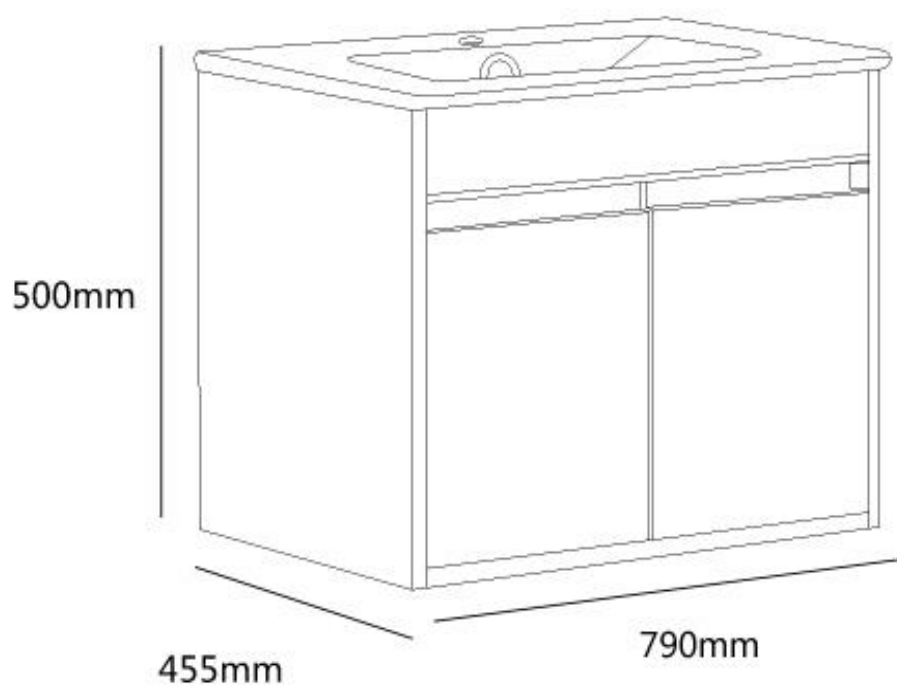

Brand : Queenswood, China  
Name : Wall cabinet with 2 doors  
Item Code : LC507911-SW

Designer :

Color / Finish: SW  
Dimensions : Cabinet: 790 x 455 x 500mm  
Basin: 800 x 460 x 210mm

**Product info:**

- Wall cabinet with 2 doors
- 5080C basin with overflow
- 1 tap hole + M30050G seal x 2 (slab white finish)

Flushing of pipe must be done before fittings are installed. Failure to do so voids the warranty.